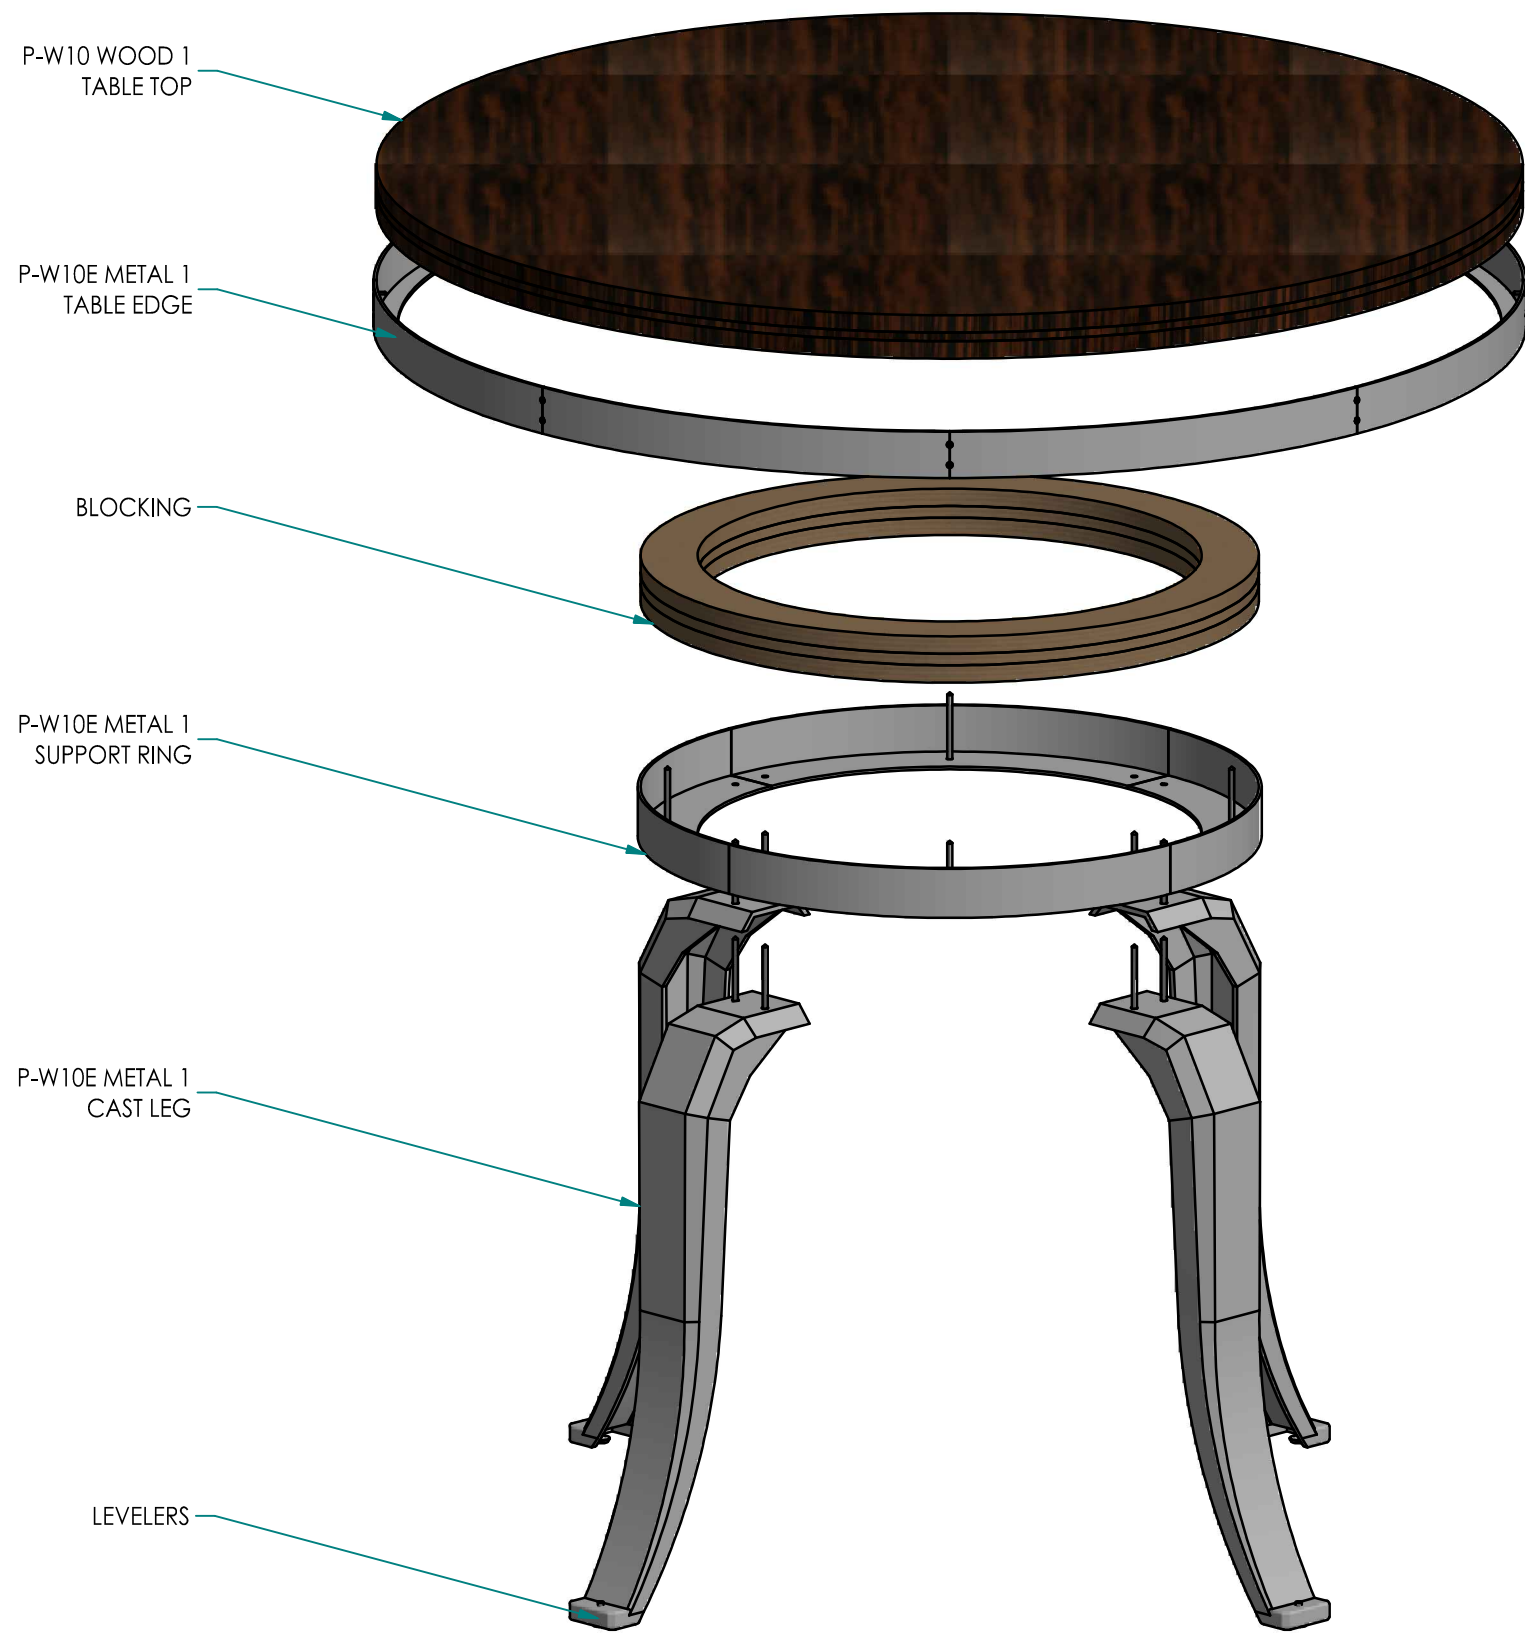

PLAN

ELEVATION

ISOMETRIC

RETAIL

blacks outsourcing, inc.
 Architectural Woodwork Engineering
 Our business is drawing yours

P-W10 WOOD 1
TABLE TOP

P-W10E METAL 1
TABLE EDGE

BLOCKING

P-W10E METAL 1
SUPPORT RING

P-W10E METAL 1
CAST LEG

LEVELERS

EXPLODED ISOMETRIC

RETAIL

blks outsourcing, inc.
Architectural Woodwork Engineering
Our business is drawing yours