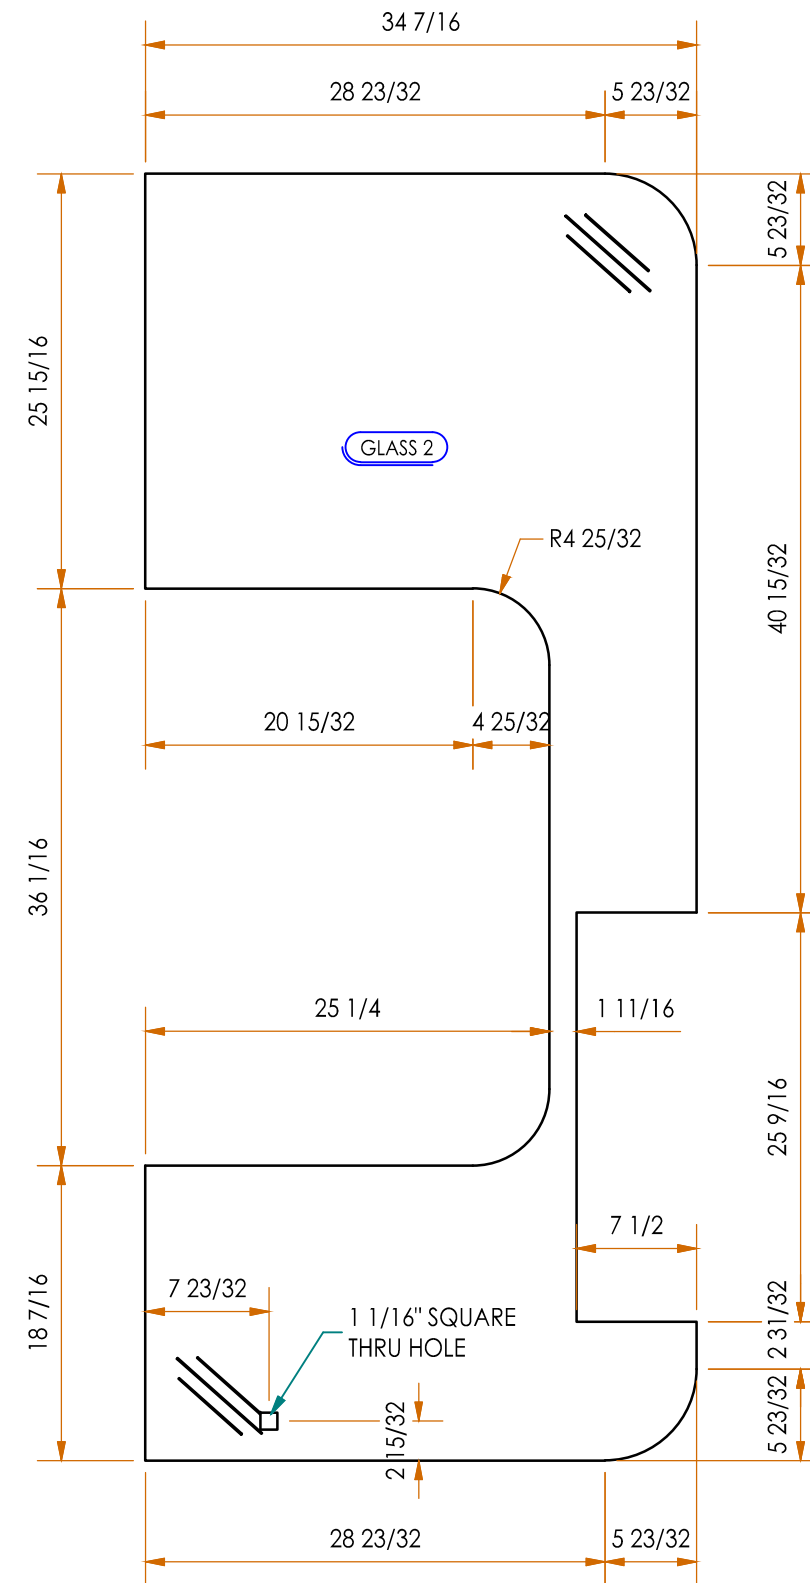

DETAIL 06

DETAIL 4.01

RETAIL

blacks outsourcing, inc.
 Architectural Woodwork Engineering
 Our business is drawing yours

PLAN VIEW
TOP; METAL PERIMETER

SECTION R-R

SECTION S-S

PLAN VIEW
GLASS INSERT / TOP