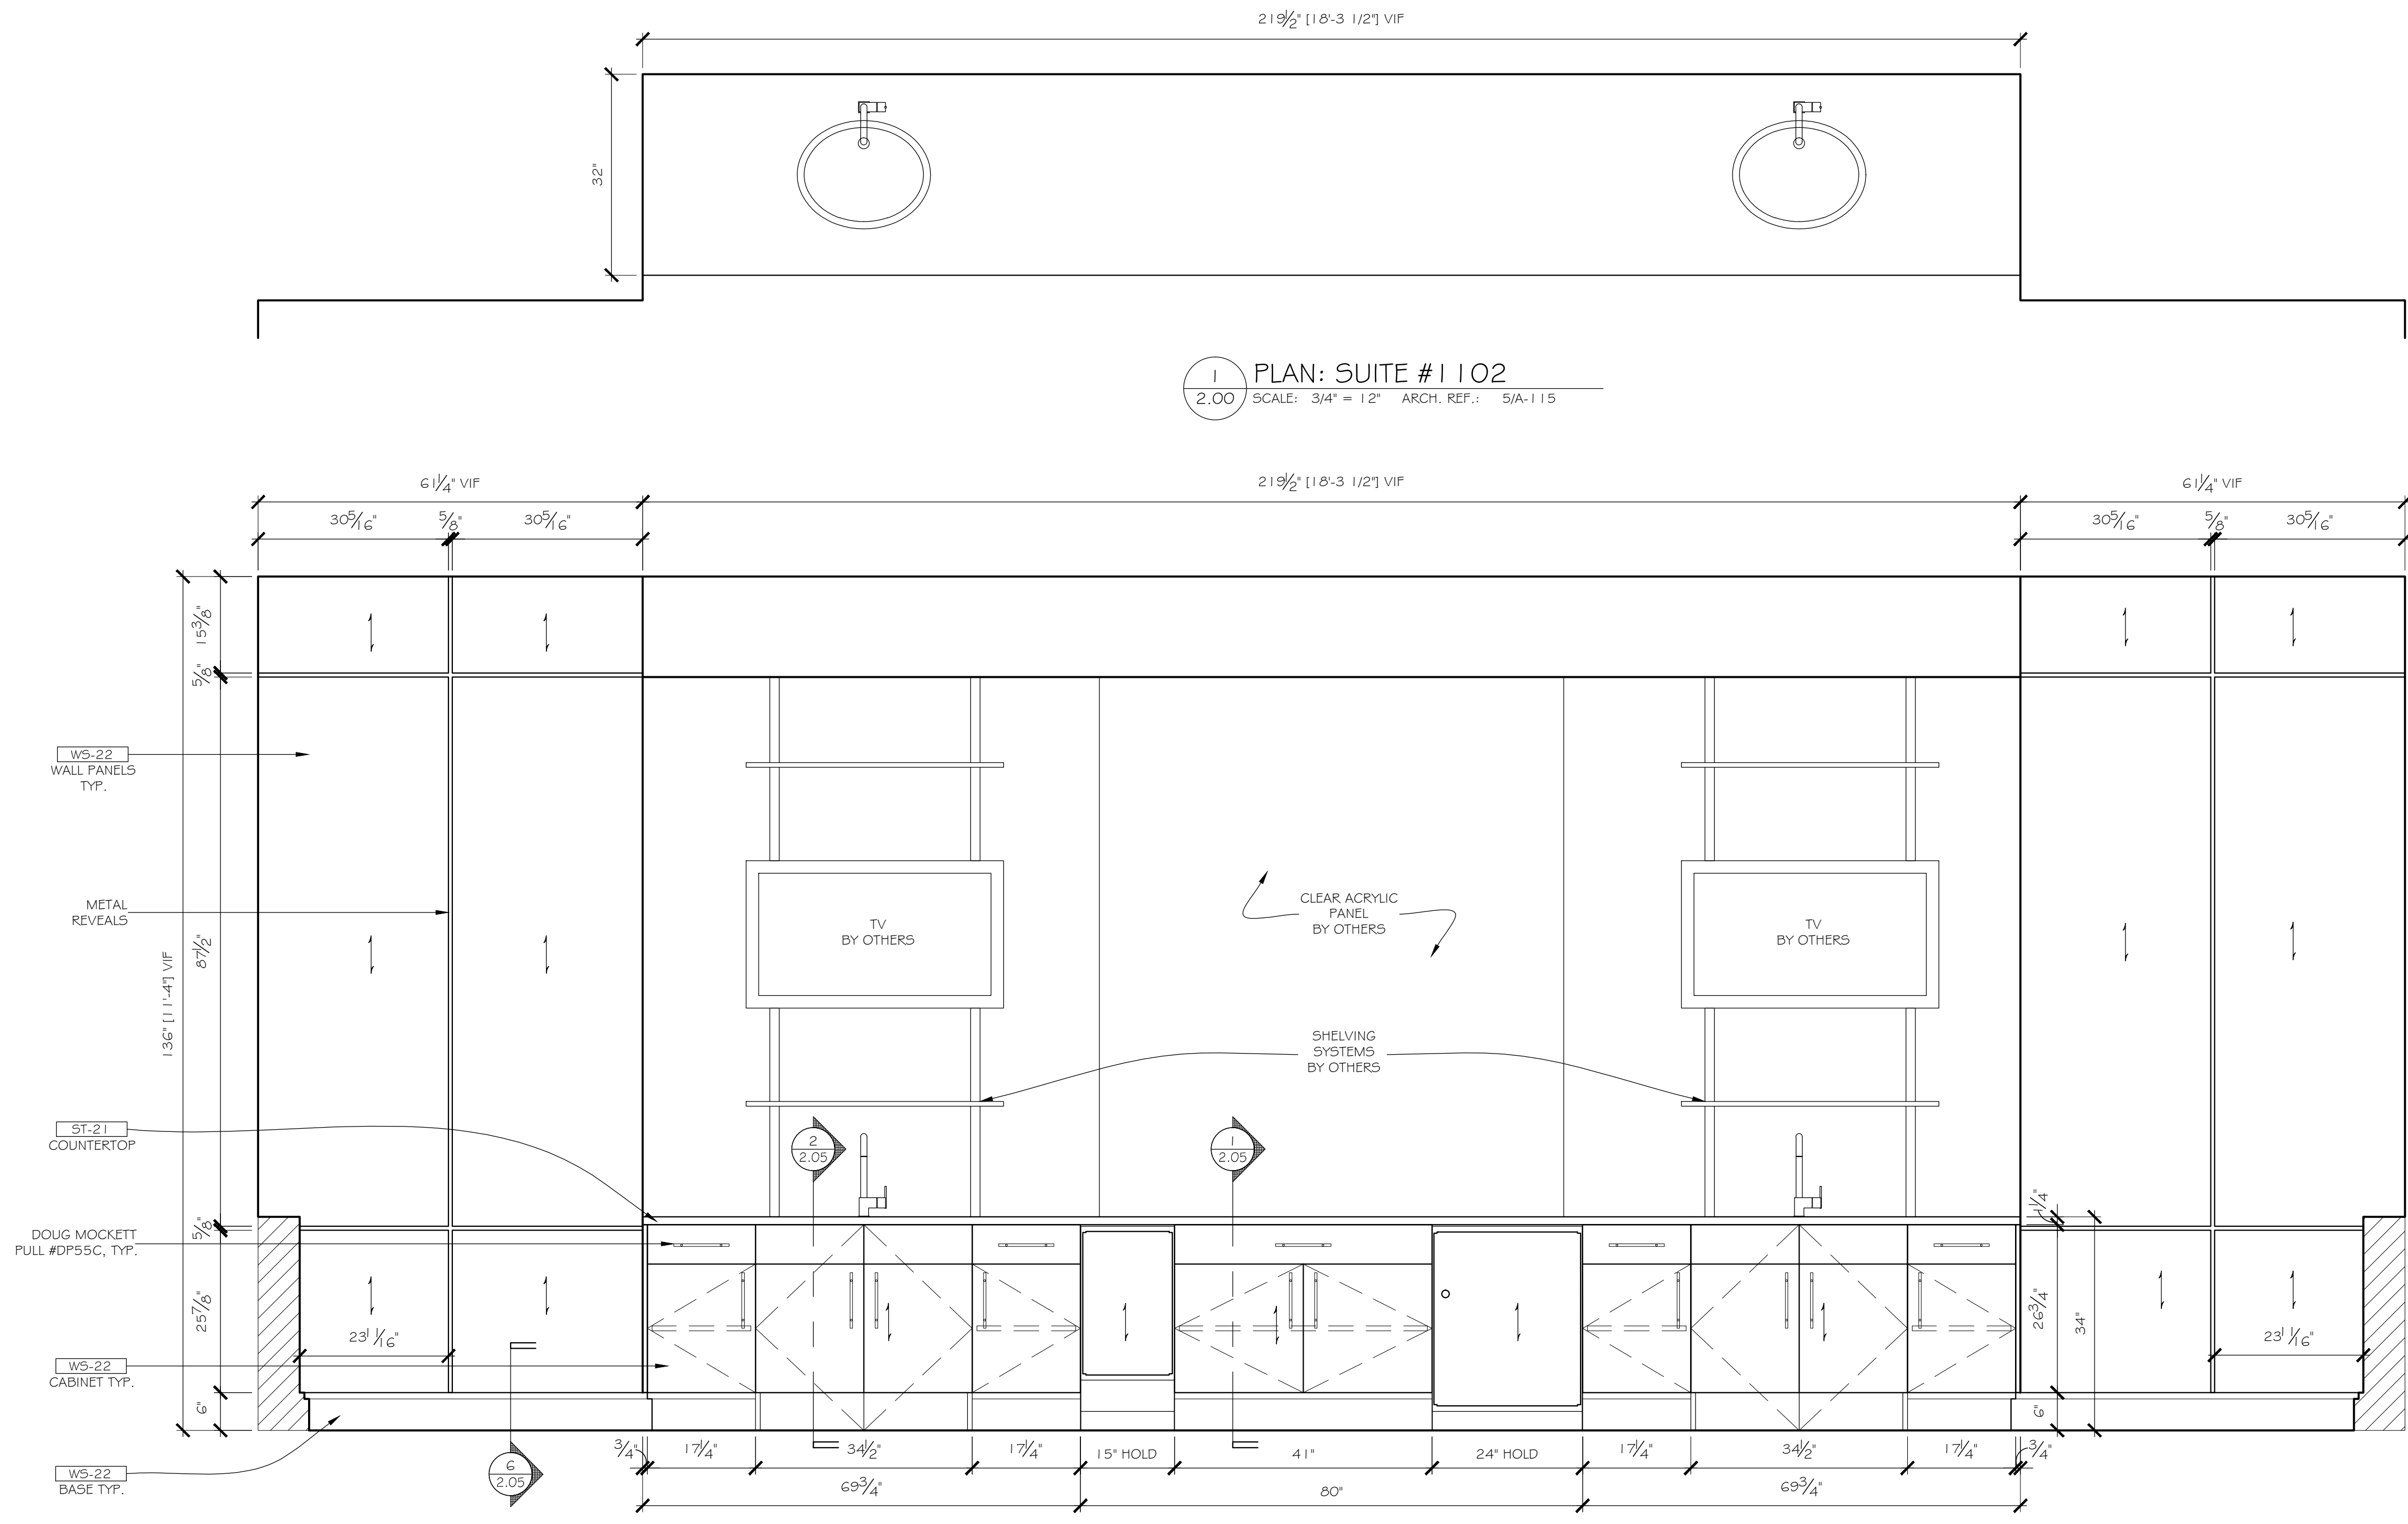

HOSPITALITY

blacks outsourcing, inc.
 Architectural Woodwork Engineering
 Our business is drawing yours

1-2.00

1 SECTION
2.05 SCALE: 1 1/2" = 12" ARCH. REF.: 3/A-573

2 SECTION
2.05 SCALE: 1 1/2" = 12" ARCH. REF.: 9/A-573

3 SECTION
2.05 SCALE: 1 1/2" = 12" ARCH. REF.: 8/A-573

4 DETAIL: FREEZER PANEL
2.05 SCALE: 1 1/2" = 12" ARCH. REF.: NONE

5 DETAIL: REFRIGERATOR PANEL
2.05 SCALE: 1 1/2" = 12" ARCH. REF.: NONE

6 SECTION
2.05 SCALE: 3" = 12" ARCH. REF.: 15/A-573

7 SECTION
2.05 SCALE: 1 1/2" = 12" ARCH. REF.: 5/A-573

HOSPITALITY

blacks outsourcing, inc.
Architectural Woodwork Engineering
Our business is drawing yours

1-2.05